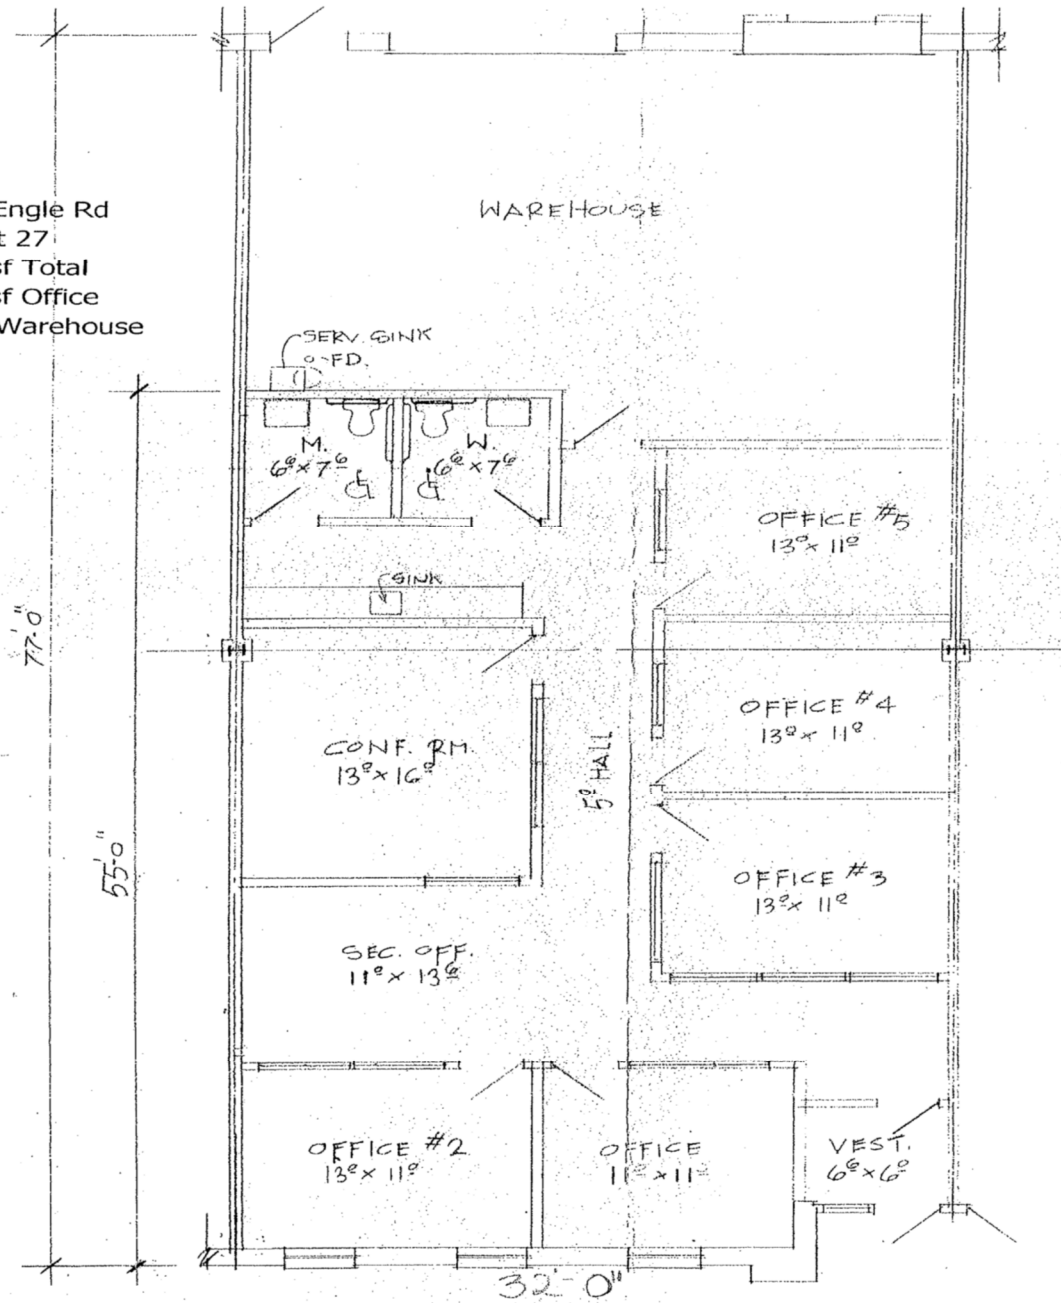

AVAILABLE FOR LEASE

6909 Engle Road, Unit 27, Middleburg Heights, Ohio

6909 Engle Rd
Unit 27
2,464sf Total
1,706sf Office
758sf Warehouse

plb&associates llc