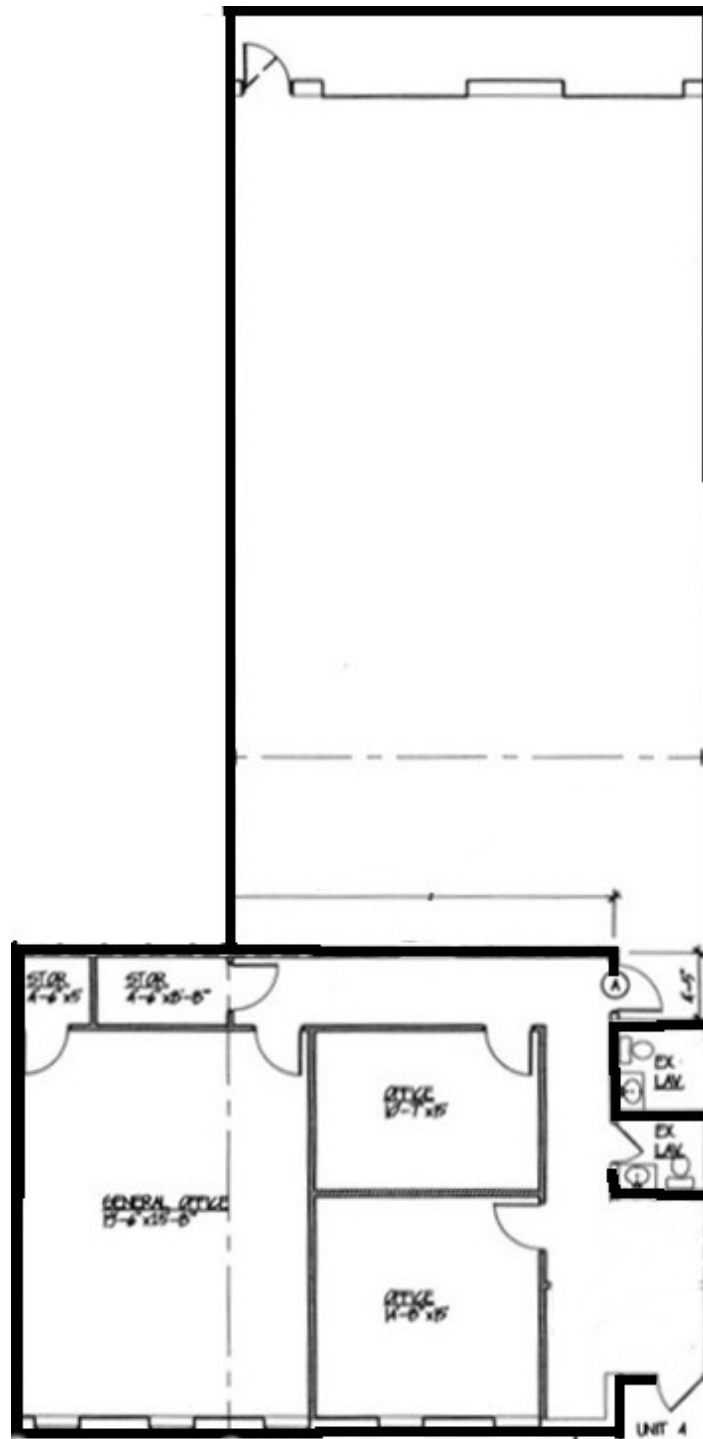

AVAILABLE FOR LEASE

6909 Engle Road, Unit 4, Middleburg Heights, Ohio

plb&associates llc