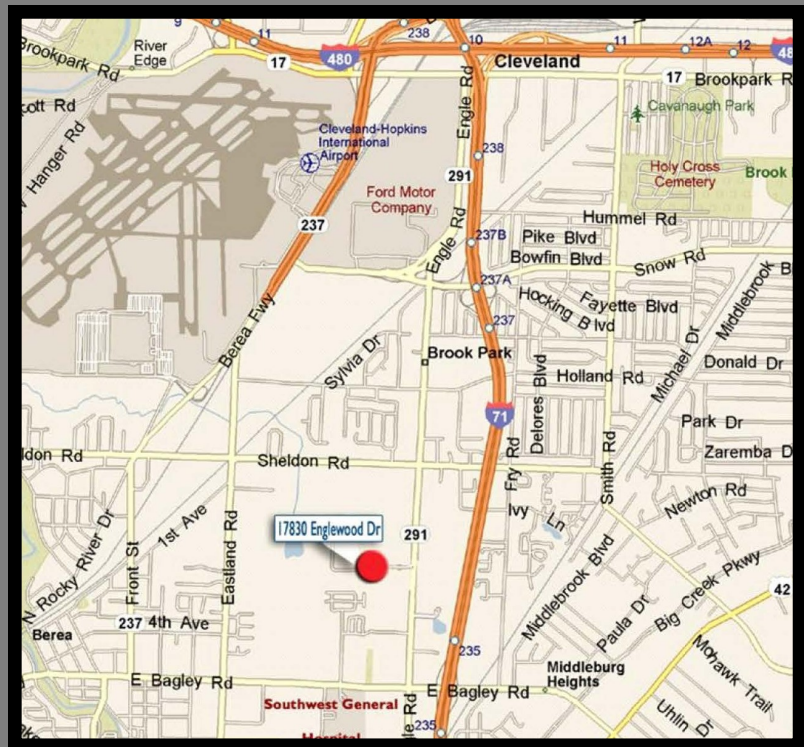

plb&associates llc

AVAILABLE FOR LEASE

17830 Englewood Drive, Unit 12-13
Middleburg Heights, Ohio

PLEASE CONTACT:

PAMELA L. BERTOVICH

OFFICE 216-378-1599

CELL 216-577-7640

PAM@PLB-ASSOCIATES.COM

PLB & ASSOCIATES, LLC
4423 RENAISSANCE PKWY,
CLEVELAND, OHIO 44128

- 5,820 Total Square Feet Available
- Office Area: 1,890 Sq. Ft.
- Warehouse Area: 3,930 Sq. Ft.
- Located Near Cleveland Hopkins International Airport
- 18' Clear Ceiling Height
- Competitive Rates
- Fully Sprinklered
- Two (2) Docks and Two (2) Drive-Ins
- Campus Like Setting

DRAWING A-1
 17830 ENGLEWOOD DRIVE
 UNITS 12-13
 MIDDLEBURG HEIGHTS, OH