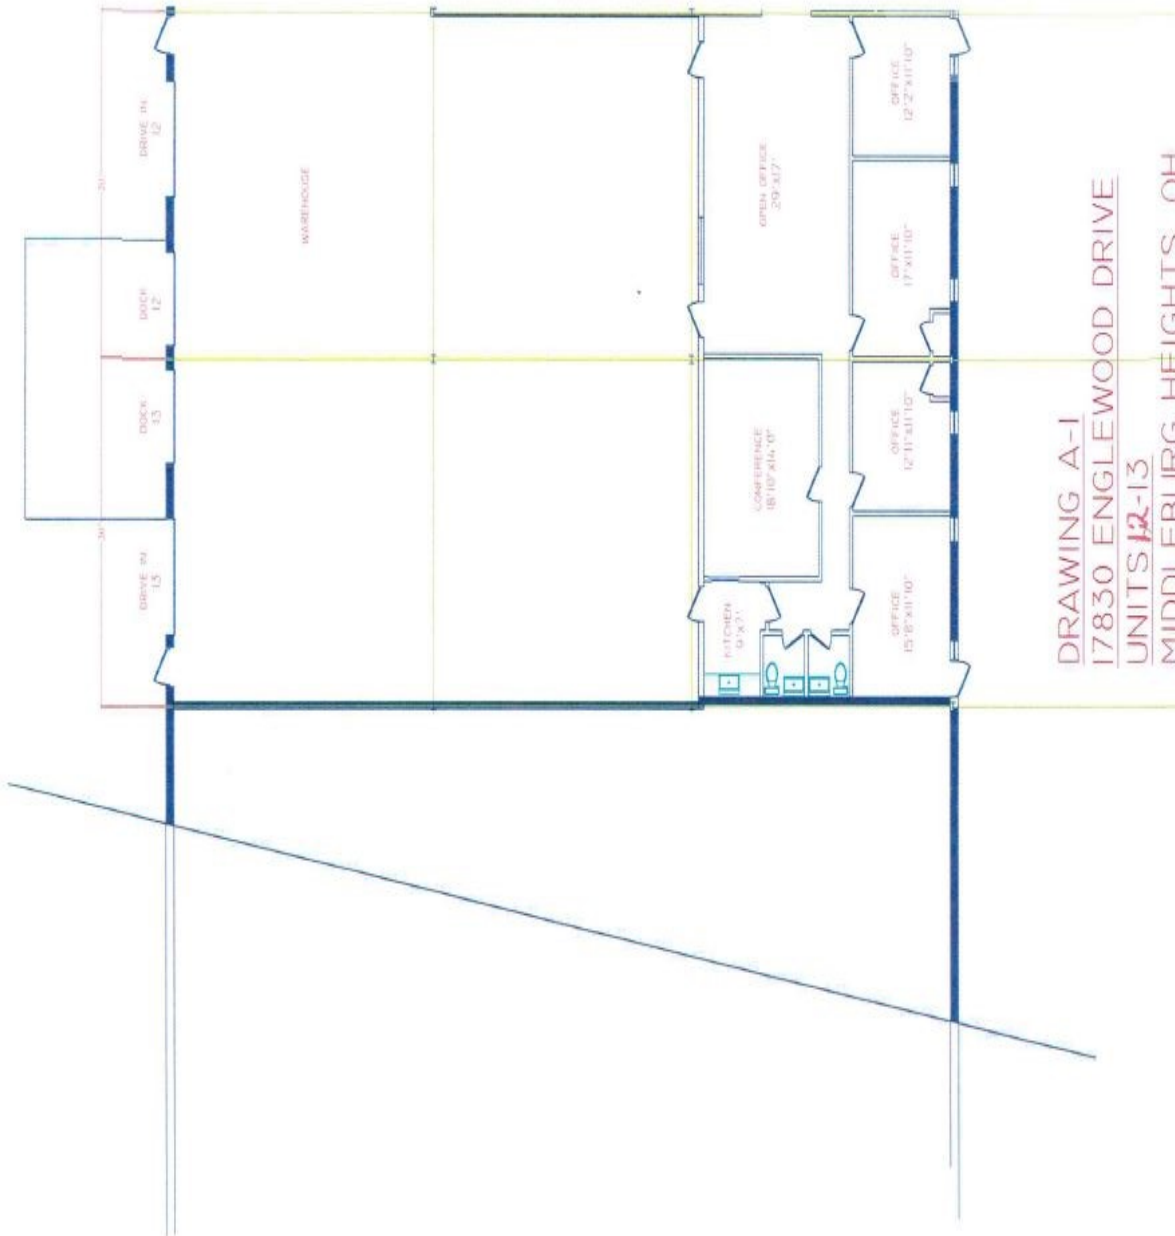

plb&associates llc

AVAILABLE FOR LEASE

17830 Englewood Drive, Unit 12-13
Middleburg Heights, Ohio

PLEASE CONTACT:

PAMELA L. BERTOVICH

OFFICE 216-378-1599

CELL 216-577-7640

PAM@PLB-ASSOCIATES.COM

PLB & ASSOCIATES, LLC
4423 RENAISSANCE PKWY,
CLEVELAND, OHIO 44128

- 5,820 Total Square Feet Available
- Office Area: 1,890 Sq. Ft.
- Warehouse Area: 3,930 Sq. Ft.
- Located Near Cleveland Hopkins International Airport
- 18' Clear Ceiling Height
- Competitive Rates
- Fully Sprinklered
- Two (2) Docks and Two (2) Drive-Ins
- Campus Like Setting

DRAWING A-1
 17830 ENGLEWOOD DRIVE
 UNITS 12-13
 MIDDLEBURG HEIGHTS, OH